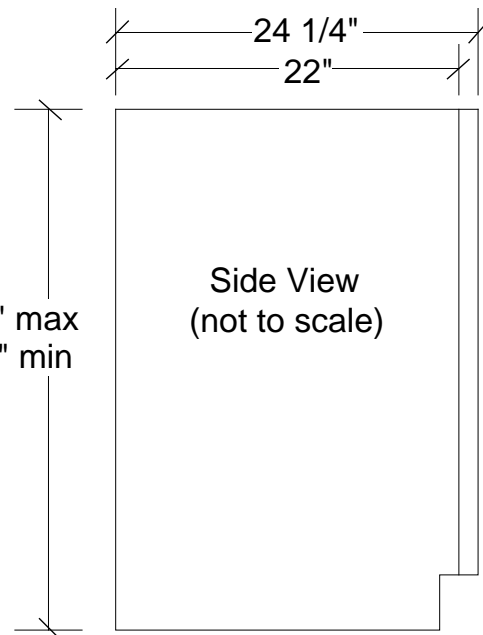

Accessories:

- Casters: P/N 42244041.
- Marvel Shelf Front Kits: Prefinished shelf fronts (4).
  - Gloss black: P/N 42245191
  - Gloss white: P/N 42245192
  - Stainless steel: P/N 42245193
  - Natural maple (unfinished): P/N 42245194

Subject to change without notice. This system is designed to be updated daily if necessary. Dimension Express is not responsible for use of superseded, voided, or outdated data sheets. Because of the difficulty or impracticability of determining actual damages, liability of Dimension Express shall not exceed $50.00.

Copyright © Dimension Express, 2007.

• NEVER reuse Data Sheets. Data Sheets are subject to change without notice. Dimension Express is a FREE service bureau and is updated daily, it makes far more sense to spend the time necessary to request new Data Sheets for each project, as opposed to the problems, time, costs, and risks associated with reusing old Data Sheets.

• Call Dimension Express if you have any questions at (800) 940-2059 •
• Always refer to a current Code at a Glance or manufacturer directory •
• Data Sheet codes change on the first of each quarter at 12:01am •