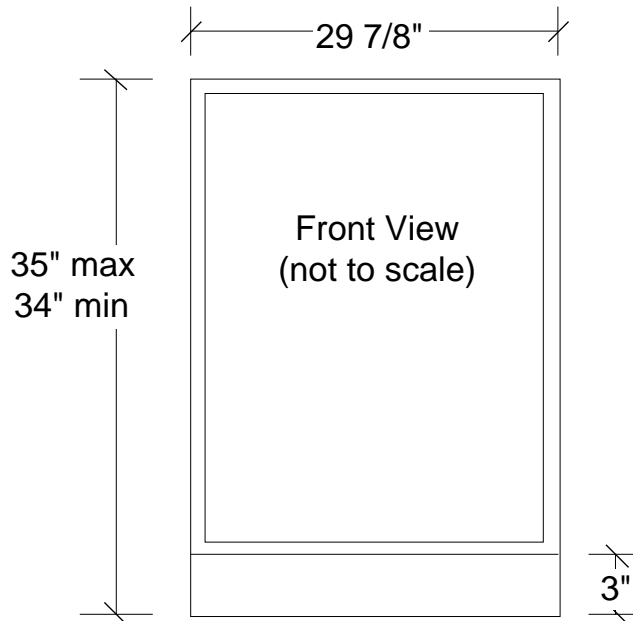

Accessories:

- Casters: P/N 42244041.
- Marvel Shelf Front Kits: Prefinished shelf fronts (4).
  - Gloss black: P/N 42245248
  - Gloss white: P/N 42245249
  - Stainless steel: P/N 42245250
  - Natural maple (unfinished): P/N 42245247

Subject to change without notice. This system is designed to be updated daily if necessary. Dimension Express is not responsible for use of superseded, voided, or outdated data sheets. Because of the difficulty or impracticability of determining actual damages, liability of Dimension Express shall not exceed $50.00.

Copyright © Dimension Express, 2007.

318

• NEVER reuse Data Sheets. Data Sheets are subject to change without notice. Dimension Express is a FREE service bureau and is updated daily, it makes far more sense to spend the time necessary to request new Data Sheets for each project, as opposed to the problems, time, costs, and risks associated with reusing old Data Sheets.

- Call Dimension Express if you have any questions at (800) 940-2059 •
- Always refer to a current Code at a Glance or manufacturer directory •
- Data Sheet codes change on the first of each quarter at 12:01am •

BN • A318 • • 070612 • 145922 • 38695