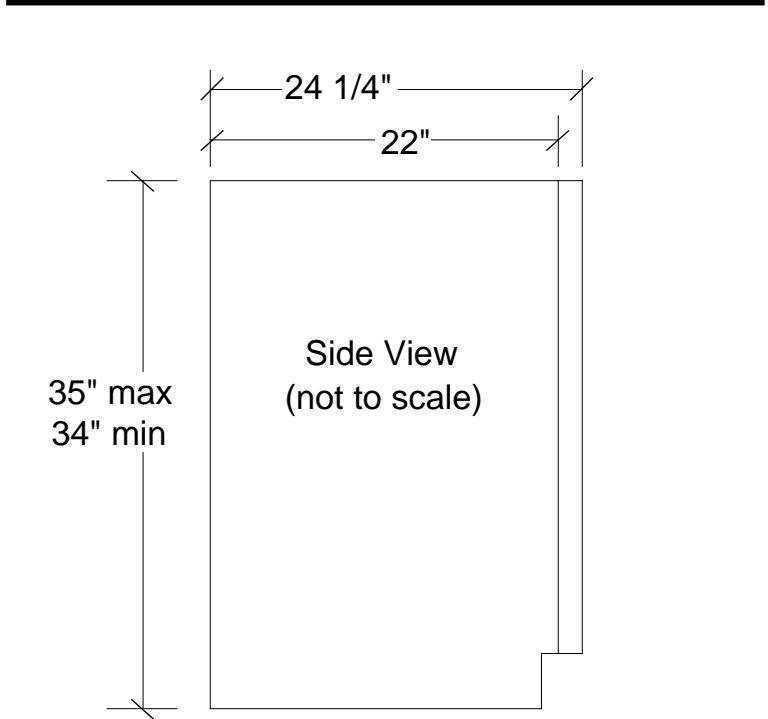

Accessories:

- Casters: P/N 42244041.
- Marvel Shelf Front Kits: Prefinished shelf fronts (4).
  - Gloss black: P/N 42245248
  - Gloss white: P/N 42245249
  - Stainless steel: P/N 42245250
  - Natural maple (unfinished): P/N 42245247

Subject to change without notice. This system is designed to be updated daily if necessary. Dimension Express is not responsible for use of superseded, voided, or outdated data sheets. Because of the difficulty or impracticability of determining actual damages, liability of Dimension Express shall not exceed $50.00.

Copyright © Dimension Express, 2007.

318

• NEVER reuse Data Sheets. Data Sheets are subject to change without notice. Dimension Express is a FREE service bureau and is updated daily, it makes far more sense to spend the time necessary to request new Data Sheets for each project, as opposed to the problems, time, costs, and risks associated with reusing old Data Sheets.

- Call Dimension Express if you have any questions at (800) 940-2059 •
- Always refer to a current Code at a Glance or manufacturer directory •
- Data Sheet codes change on the first of each quarter at 12:01am •

BN • A318 • • 070612 • 145922 • 38695