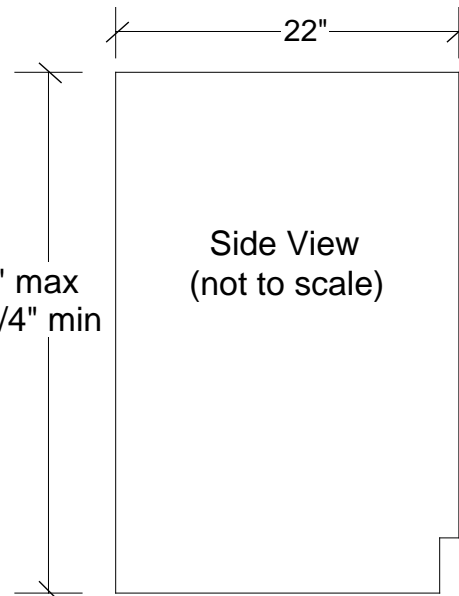

Additional Information

- Electrical requirements: 120 volts, 3 amps running max. 15 amp circuit required.
- Locate a 3-prong grounded receptacle in one of three locations: 1) On the wall in the adjacent cabinet opening. 2) Flush on the back wall of the refrigerator opening (add 1" to the overall depth of the unit to accommodate the thickness of the plug). 3) Recessed 1" into the back wall of the refrigerator opening.
- Door is reversible in field.
- All models have shelf fronts of clear, solid maple (unfinished).
- Wine racks and beverage shelves may be fully extended at 90° door opening.
- Shipping weight: 125 pounds.
- U.L. Listed.
- 8SBARE-BN: Black cabinet, high gloss ebony interior, no door. Door option sold separately.

Door Options:

- Black framed glass door with black bar handle: P/N 42246490. Add 2 1/4" to depth for door and 2" for professional style bar handle.
- Stainless framed door with stainless bar handle: P/N 42246491. Add 2 1/4" to depth for door and 2" for professional style bar handle.

See pages 2 for additional information

Subject to change without notice. This system is designed to be updated daily if necessary. Dimension Express is not responsible for use of superseded, voided, or outdated data sheets. Because of the difficulty or impracticability of determining actual damages, liability of Dimension Express shall not exceed $50.00.

Copyright © Dimension Express, 2007.

318

• NEVER reuse Data Sheets. Data Sheets are subject to change without notice. Dimension Express is a FREE service bureau and is updated daily, it makes far more sense to spend the time necessary to request new Data Sheets for each project, as opposed to the problems, time, costs, and risks associated with reusing old Data Sheets.

• Call Dimension Express if you have any questions at (800) 940-2059 •
• Always refer to a current Code at a Glance or manufacturer directory •
• Data Sheet codes change on the first of each quarter at 12:01am •

BN • A318B149 • • 071109 • 164822 • 69023