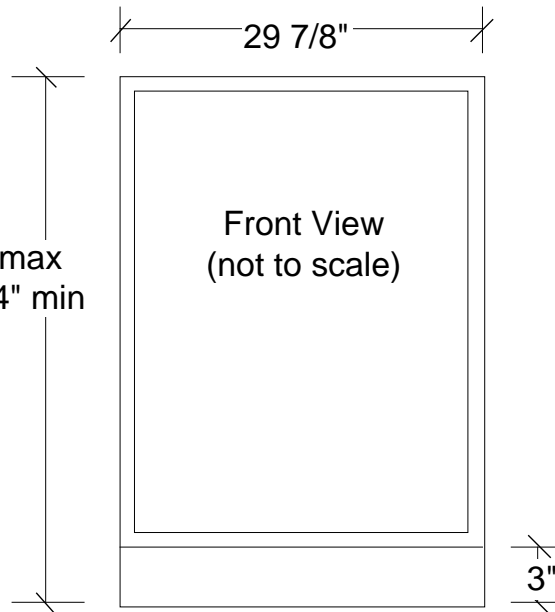

Additional Information

- Electrical requirements: 120 volts, 3 amps running max. 15 amp circuit required.
- Locate a 3-prong grounded receptacle in one of three locations: 1) On the wall in the adjacent cabinet opening. 2) Flush on the back wall of the refrigerator opening (add 1" to the overall depth of the unit to accommodate the thickness of the plug). 3) Recessed 1" into the back wall of the refrigerator opening.
- Door is reversible in field.
- All models have shelf fronts of clear, solid maple (unfinished).
- Wine racks and beverage shelves may be fully extended at 90° door opening.
- Shipping weight: 125 pounds.
- U.L. Listed.
- 8SBARE-BN: Black cabinet, high gloss ebony interior, no door. Door option sold separately.

Door Options:

- Black framed glass door with black bar handle: P/N 42246490. Add 2 1/4" to depth for door and 2" for professional style bar handle.
- Stainless framed door with stainless bar handle: P/N 42246491. Add 2 1/4" to depth for door and 2" for professional style bar handle.

See pages 2 for additional information

Subject to change without notice. This system is designed to be updated daily if necessary. Dimension Express is not responsible for use of superseded, voided, or outdated data sheets. Because of the difficulty or impracticability of determining actual damages, liability of Dimension Express shall not exceed $50.00.

Copyright © Dimension Express, 2007.

318

• NEVER reuse Data Sheets. Data Sheets are subject to change without notice. Dimension Express is a FREE service bureau and is updated daily, it makes far more sense to spend the time necessary to request new Data Sheets for each project, as opposed to the problems, time, costs, and risks associated with reusing old Data Sheets.

• Call Dimension Express if you have any questions at (800) 940-2059 •
• Always refer to a current Code at a Glance or manufacturer directory •
• Data Sheet codes change on the first of each quarter at 12:01am •

BN • A318B149 • • 071109 • 164822 • 69023